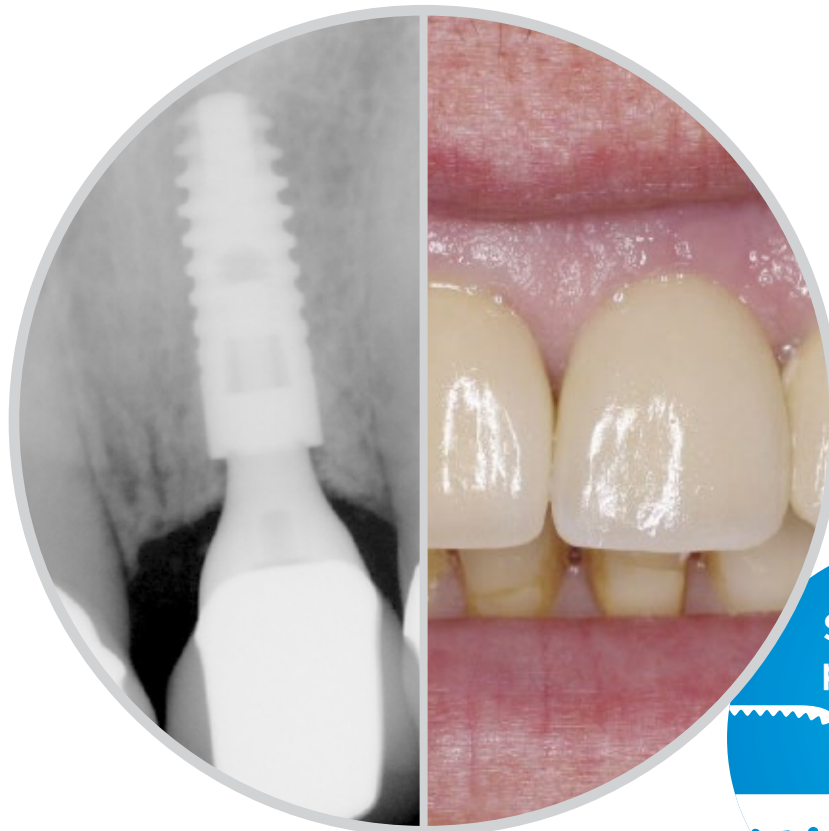

# Excellent esthetics with Ankylos<sup>®</sup> implant system

PUBLISHED RESULTS WITH DENTSPLY SIRONA IMPLANTS PRODUCTS

“We have observed that subcrestal placement of Ankylos implants consistently results in bone growth on to the implant platform, which supports peri-implant soft tissues for optimal esthetics.”

Dr. Theofilos Koutouzis, USA

Courtesy of Dr. Alan Fetner, USA

1. Koutouzis T, Fetner M, Fetner A, Lundgren T. Retrospective evaluation of crestal bone changes around implants with reduced abutment diameter placed non-submerged and at subcrestal positions: the effect of bone grafting at implant placement. *J Periodontol* 2011;82(2):234-42. [Abstract](#)
2. Koutouzis T, Neiva R, Nonhoff J, Lundgren T. Placement of implants with platform-switched Morse taper connections with the implant-abutment interface at different levels in relation to the alveolar crest: a short-term (1-year) randomized prospective controlled clinical trial. *Int J Oral Maxillofac Implants* 2013;28(6):1553-63. [Abstract](#)
3. Degidi M, Nardi D, Daprile G, Piattelli A. Nonremoval of immediate abutments in cases involving subcrestally placed postextractive tapered single implants: a randomized controlled clinical study. *Clin Implant Dent Relat Res* 2014;16(6):794-805. [Abstract](#)

4. Esposito M, Bressan E, Grusovin MG, et al. Do repeated changes of abutments have any influence on the stability of peri-implant tissues? One-year post-loading results from a multicentre randomised controlled trial. *Eur J Oral Implantol* 2017;10(1):57-72. [Abstract](#)
5. Abboud M, Koeck B, Stark H, Wahl G, Paillon R. Immediate loading of single-tooth implants in the posterior region. *Int J Oral Maxillofac Implants* 2005;20(1):61-8. [Abstract](#)
6. Petsos H, Trimpou G, Eickholz P, Lauer HC, Weigl P. The influence of professional competence on the inter- and intra-individual esthetic evaluation of implant-supported crowns in the anterior maxilla. *Clin Oral Implants Res* 2017;28(4):453-60. [Abstract](#)